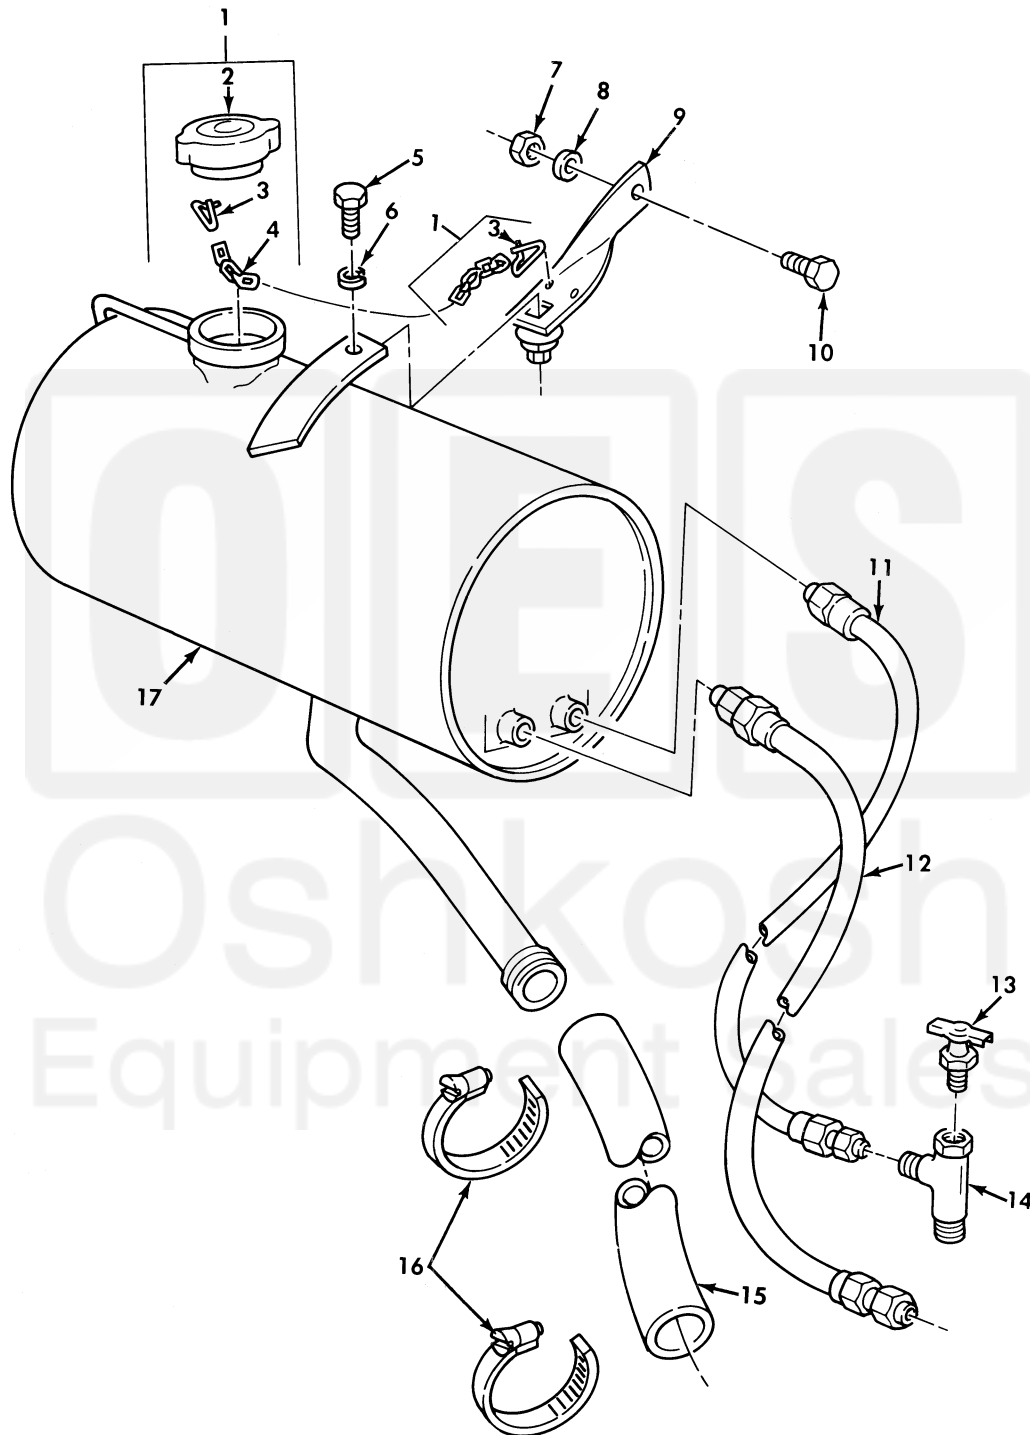

UNIT, DIRECT SUPPORT, AND GENERAL SUPPORT MAINTENANCE  
REPAIR PARTS AND SPECIAL TOOLS LIST  
TRUCK, 5-TON, 6X6, M809 SERIES TRUCKS (DIESEL)

Figure 83. Surge Tank Assembly, Hoses, and Mounting Hardware.

(1) ITEM NO	(2) SMR CODE	(3) NSN	(4) CAGEC	(5) PART NUMBER	(6) DESCRIPTION AND USABLE ON CODE (UOC)	(7) QTY
GROUP 0501 RADIATOR, EVAPORATIVE COOLER, OR HEAT EXCHANGER						
FIG. 83 SURGE TANK ASSEMBLY, HOSES, AND MOUNTING HARDWARE						
1	PAOZZ	2930-00-147-5202	19207	11648745	CAP, FILLER OPENING.....	1
2	PFOZZ	2930-00-147-5202	19207	11648745	.CAP, FILLER OPENING 14 PSI.....	1
3	PAOZZ	5315-00-514-2660	96906	MS29523-1	.PIN, RETAINING.....	2
4	MOOZZ		92003	12-1849-21X9	.CHAIN, WELDLESS MAKE FROM CHAIN, P/N 819906.....	1
5	PAOZZ	5306-00-225-8496	96906	MS90725-31	BOLT, MACHINE.....	1
6	PAOZZ	5310-00-407-9566	96906	MS35338-45	WASHER, LOCK.....	1
7	PAOZZ	5310-00-982-4908	96906	MS21045-6	NUT, SELF-LOCKING, HE.....	1
8	PAOZZ	5310-00-080-6004	96906	MS27183-14	WASHER, FLAT.....	1
9	PFOZZ	2930-00-134-4710	19207	11664448	BRACE SURGE TANK.....	1
10	PAOZZ	5305-00-269-2803	96906	MS90726-60	SCREW, CAP, HEXAGON H.....	1
11	PAOZZ	4720-00-177-6184	19207	11664473	HOSE ASSEMBLY, NONME.....	1
12	PAOZZ	4720-00-177-6183	19207	11664472	HOSE ASSEMBLY, NONME.....	1
13	PAOZZ	4820-00-752-9040	96906	MS35782-4	COCK, DRAIN.....	1
14	PAOZZ	4730-00-278-8948	79470	56X4	TEE, PIPE TO TUBE.....	2
15	XDOZZ		96906	MS521302A2 08 36 0	HOSE, PREFORMED.....	1
16	PAOZZ	4730-00-908-3193	83299	0612596-00	CLAMP, HOSE.....	2
17	PAOZZ	2930-00-159-8824	19207	11664470	TANK, SURGE COOLANT.....	1

END OF FIGURE